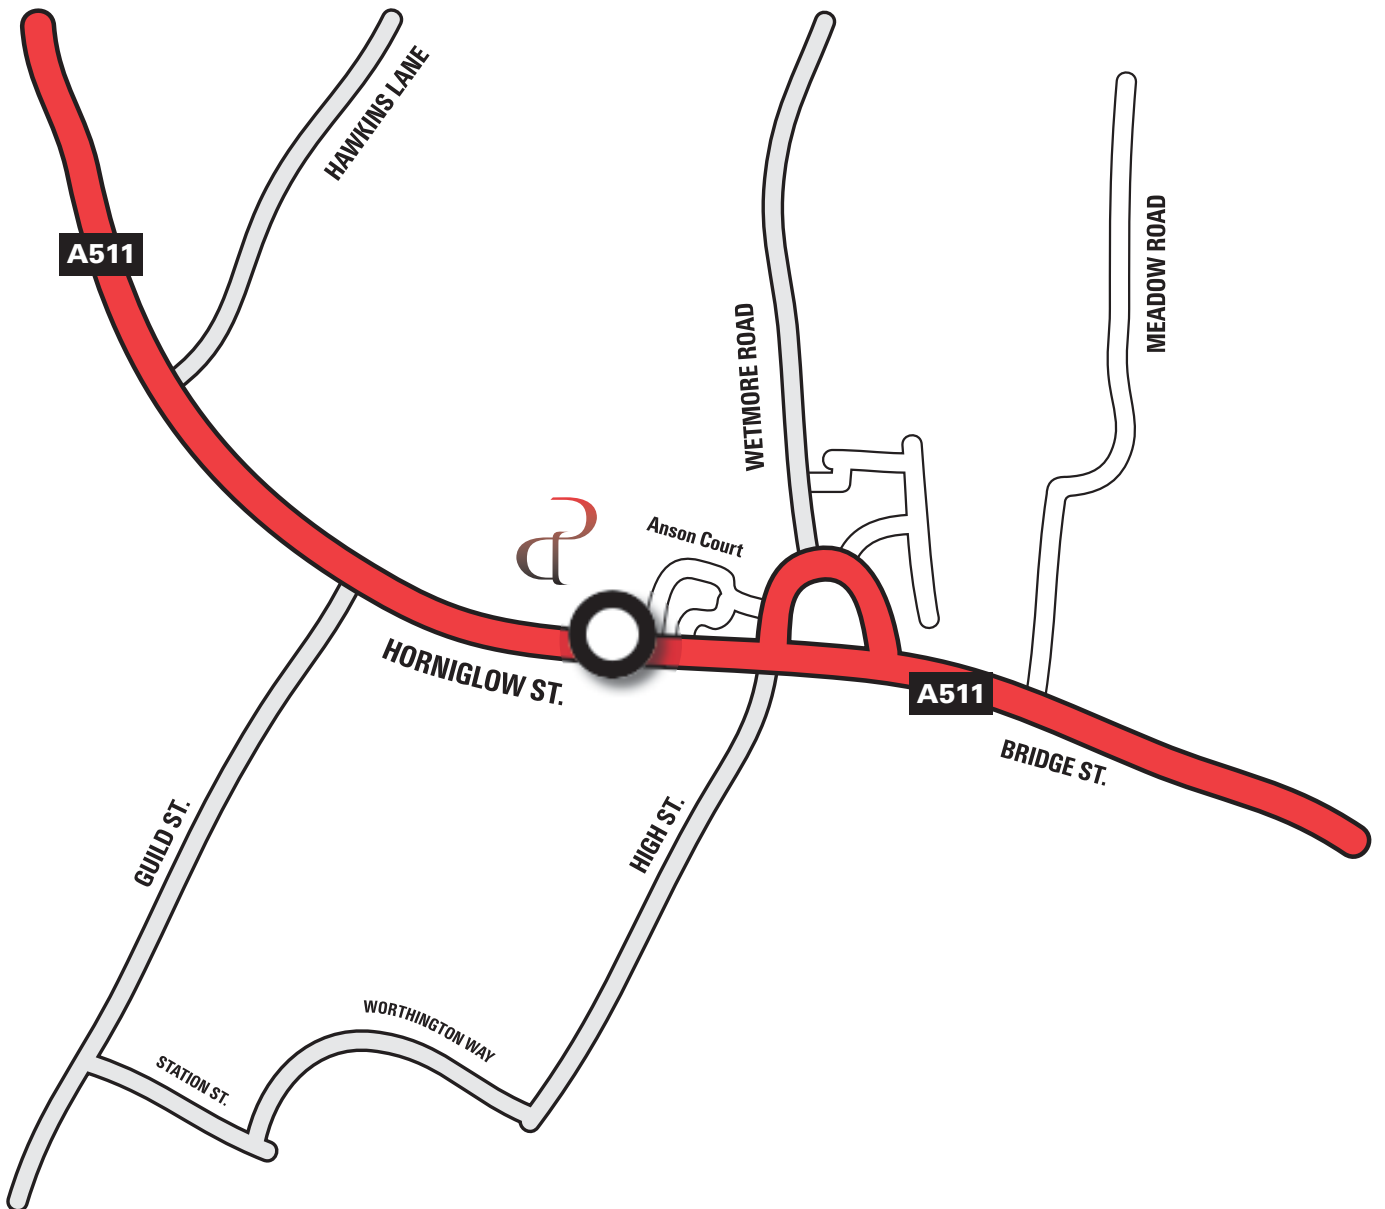

181 Horninglow Street Burton upon Trent Staffordshire DE14 1NJ

t 01283 531366 f 01283 510996 e [enquiries@astlepaterson.co.uk](mailto:enquiries@astlepaterson.co.uk) w [astlepaterson.co.uk](http://astlepaterson.co.uk)